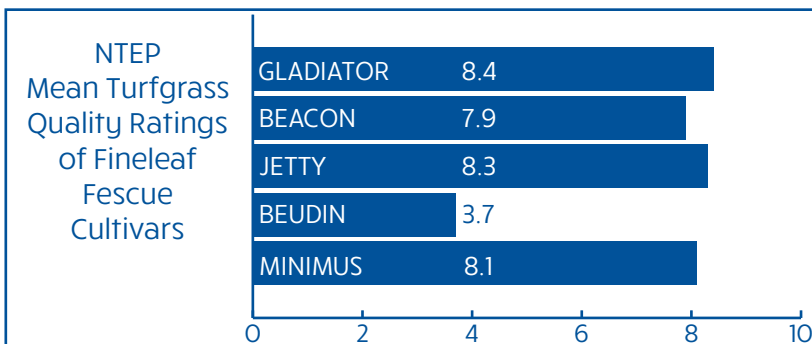

APPLICATIONS:

- Parks
- Residential Lawns
- Commercial Properties
- Golf Courses

SEEDING RATES:

- New Establishment:
4-5 LBS/1000 sq. ft.
- Overseeding:
2-3 LBS/1000 sq. ft.

SALES PARTNERS:

rjeffries@columbiaseed.com
888-681-7333

david@ampacseed.com
541-928-1651

Grown in Locations Performance Index (LPI) Group 1
2016 Data; Ratings 1-9; 9 = Ideal Turf
Mean: Top variety Gladiator (6.1) Bottom variety Beudin (4.5)

2016 Data; Ratings 1-9; 9 = No Dormancy
Mean Value of MI1 and MI2 Locations
Top variety Gladiator (7.0) Bottom variety PST-4BND (5.0)