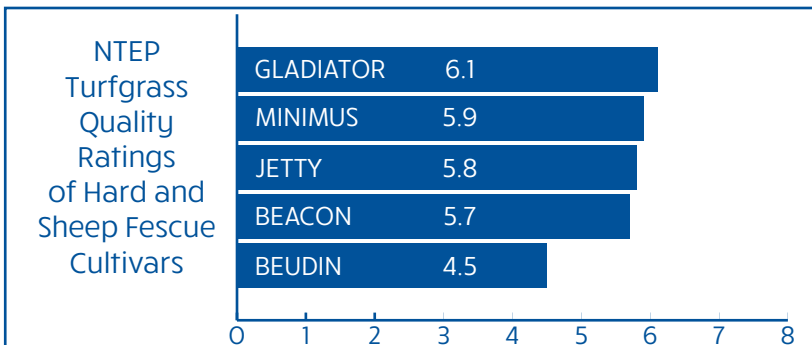

APPLICATIONS:

- Parks
- Residential Lawns
- Commercial Properties
- Golf Courses

SEEDING RATES:

- New Establishment:
4-5 LBS/1000 sq. ft.
- Overseeding:
2-3 LBS/1000 sq. ft.

SALES PARTNERS:

rjeffries@columbiaseed.com
888-681-7333

david@ampacseed.com
541-928-1651

Grown in Locations Performance Index (LPI) Group 1
2016 Data; Ratings 1-9; 9 = Ideal Turf
Mean: Top variety Gladiator (6.1) Bottom variety Beudin (4.5)

2016 Data; Ratings 1-9; 9 = No Dormancy
Mean Value of MI1 and MI2 Locations
Top variety Gladiator (7.0) Bottom variety PST-4BND (5.0)