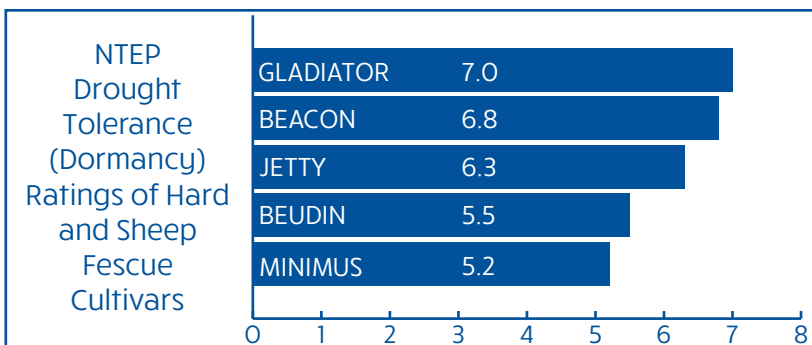

APPLICATIONS:

- Parks
- Residential Lawns
- Commercial Properties
- Golf Courses

SEEDING RATES:

- New Establishment:
4-5 LBS/1000 sq. ft.
- Overseeding:
2-3 LBS/1000 sq. ft.

SALES PARTNERS:

rjeffries@columbiaseed.com
888-681-7333

david@ampacseed.com
541-928-1651

Grown in Locations Performance Index (LPI) Group 1
2016 Data; Ratings 1-9; 9 = Ideal Turf
Mean: Top variety Gladiator (6.1) Bottom variety Beudin (4.5)

2016 Data; Ratings 1-9; 9 = No Dormancy
Mean Value of MI1 and MI2 Locations
Top variety Gladiator (7.0) Bottom variety PST-4BND (5.0)