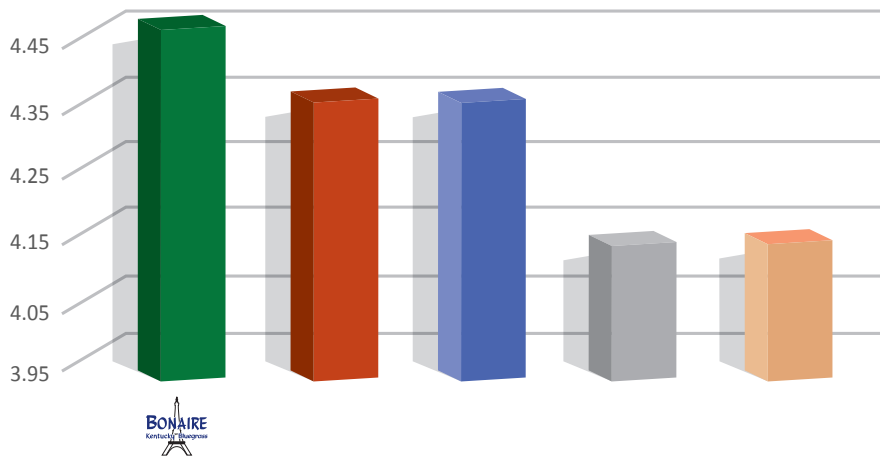

Turf Quality - University Turf Trials

According to university trials, **Bonaire** provides a medium green winter color and good leaf spot resistance to any turf where bluegrass is adapted.

KEY BENEFITS:

- Turfgrass Quality
- Traffic Wear Tolerance
- High Value
- Disease Resistance

Industry Leaders

TMI develops, produces and markets turf grass seeds for the United States, North America and more than 20 other countries around the world.

Golf courses, sod growers for sod production and landscapers the world over have found TMI's cool season grasses, warm season grasses, golf grass, and specialty grasses to be state of the art when it comes to color, texture, uniformity, disease resistance and overall performance.

Our extensive network of carefully chosen seed growers produces seeds of the highest quality in the world, with high germination rates and purities that exceed official standards. Our certification, testing and quality controls continue to raise the benchmark for the entire Industry.