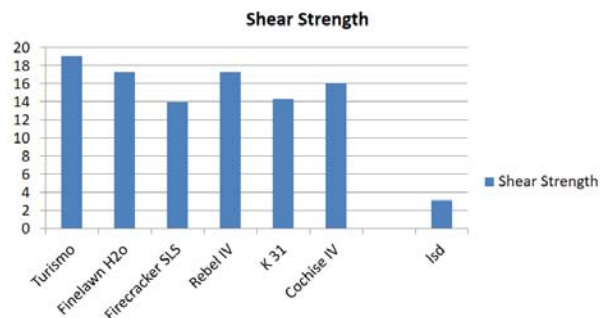

TURISMO

TURF-TYPE TALL FESCUE

Agronomic Characteristics

- Dark Green Genetic Color *****
- Fine Leaf Texture *****
- Low-Growing *****
- Superior Shear Strength *****

A Solid, Work-Horse Cultivar!

TURISMO'S dark green genetic color, fine leaf texture and low-growing attributes will provide excellent turf quality. **TURISMO** is ideally mixed with other Turf Type Tall Fescue, Perennial Ryegrass, or Kentucky Bluegrass adding characteristics that will enhance any turf situation.

Make **TURISMO** your choice for sod farms, athletic fields, parks and home lawns.

New Lawn Seeding Rates:

10-12 lbs / 1000 sq. ft.

Established Lawn Seeding Rates:

6-8 lbs. /1000 sq. ft.

NC State Color
2016

NC State Tall fescue 2015
Shear Strength

Technical data herein is solely a compilation of observations from various geographical areas, conditions, and laboratory tests. Growing results, including varietal characteristics and performance, vary depending on region, climate, soil, seed enhancements, environmental conditions, local management practices and other factors. AMPAC Seed DOES NOT GUARANTEE growing success. Any technical advice by AMPAC Seed concerning the use of its seeds is given without charge. Therefore, AMPAC Seed disclaims any warranty and disclaims all liability for such advice.