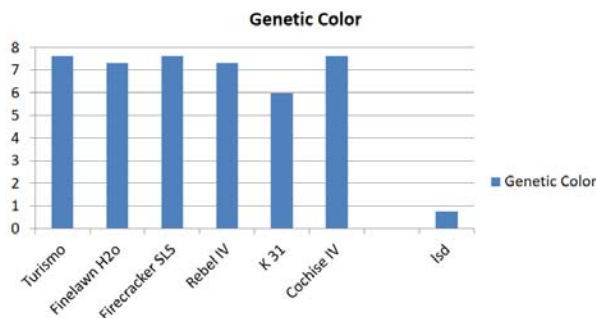

TURISMO

TURF-TYPE TALL FESCUE

Agronomic Characteristics

- Dark Green Genetic Color *****
- Fine Leaf Texture *****
- Low-Growing *****
- Superior Shear Strength *****

A Solid, Work-Horse Cultivar!

TURISMO'S dark green genetic color, fine leaf texture and low-growing attributes will provide excellent turf quality. **TURISMO** is ideally mixed with other Turf Type Tall Fescue, Perennial Ryegrass, or Kentucky Bluegrass adding characteristics that will enhance any turf situation.

Make **TURISMO** your choice for sod farms, athletic fields, parks and home lawns.

New Lawn Seeding Rates:

10-12 lbs / 1000 sq. ft.

Established Lawn Seeding Rates:

6-8 lbs. /1000 sq. ft.

NC State Color
2016